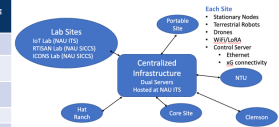

Aerial Drones

- Sentinel drone from Modalai
- VOXL2 Microcontroller
- 6 different cameras, GPS, magnetometer, barometer, & IMUs for sensing.
- Visual inertial odometry (VIO) & GPS fusion for localization.
- PX4 flight stack
- MAVROS and MAVSDK support.
- API for control and sensing.

Experimenter Portal

Network Infrastructure

Site	Power Source	Gateway Network Link	Local Area Networking
NAU Core Test	Grid	NAU Net + CBRS	Wi-Fi
NAU Hat Ranch	Solar	Microwave + CBRS	Wi-Fi
NTU	Solar	WiFi bridge to NTU Net	Wi-Fi
Clemson	Grid	TBD	Wi-Fi
NAU Portable	Solar	TBD	Wi-Fi