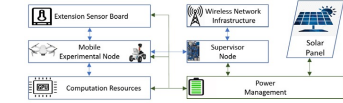

NAU Core Site

Hat Ranch

NTU Site

Clemson Site

Scan the QR code to visit the DISCOVER Website

Scan the QR code to visit the Experimenter Portal

Sensing & Actuation

Fixed & Stationary Nodes