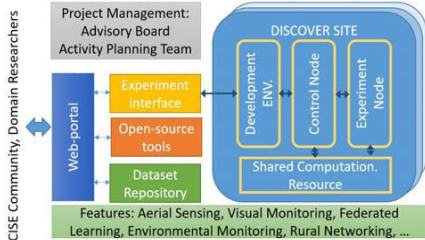

DISCOVER CCRI

Paul Heinrich, Truong Nghiem, & Morgan Vigil-Hayes
Northern Arizona University

Fatemeh Afghah & Abolfazl Razi
Clemson University

Abhishek RoyChowdhury
Navajo Technical University

Background

- Cyber-infrastructure in rural & remote areas
- Detection & response to environmental disasters
- Distributed computing in sparsely connected network environments
- Last-mile data communications
- Security in distributed and challenged environments
- Multi-agent sensing and actuation tasks
- Collaboration with underserved communities

- Experimental & Supervisory Processors (Raspberry Pi 4)
- GPU Processors (Jetson Nانو)
- SDR, WiFi, & LoRa Communications

Ground Robots

- 4x4 Mobile Leo Rovers
- Raspberry Pi 4 Processor
- 2D RPLidar, Raspicam, and GPS for Sensing
- API for control and sensing

Aerial Drones

- Sentinel drone from Modalai
- VOXL2 Microcontroller
- 6 different cameras, GPS, magnetometer, barometer, & IMUs for sensing.
- Visual inertial odometry (VIO) & GPS fusion for localization.
- PX4 flight stack
- MAVROS and MAVSDK support.
- API for control and sensing.