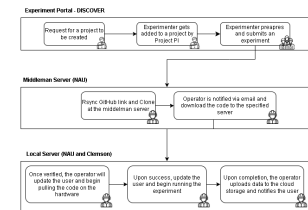

Experimenter Portal

Network Infrastructure

Site	Power Source	Gateway Network Link	Local Area Networking
NAU Core Test	Grid	NAU Net + CBRS	Wi-Fi
NAU Hat Ranch	Solar	Microwave + CBRS	Wi-Fi
NTU	Solar	WiFi bridge to NTU Net	Wi-Fi
Clemson	Grid	TBD	Wi-Fi
NAU Portable	Solar	TBD	Wi-Fi