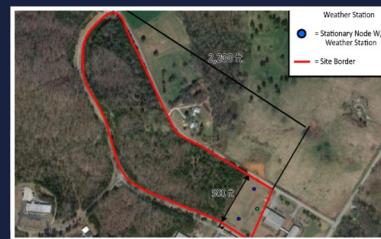

NAU Core Site

Hat Ranch

NTU Site

Clemson Site

Scan the QR code to visit the DISCOVER Website

Scan the QR code to visit the Experimenter Portal

Sensing & Actuation

Fixed & Stationary Nodes